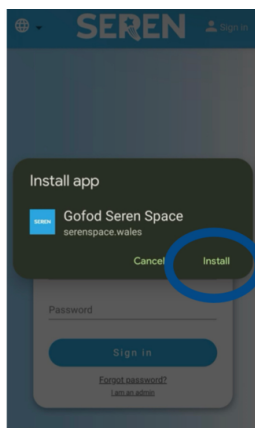

#### 2. How to use the app

[2.1 Using the app](#)

## 1.1 iOS

1. Open <https://serenspace.wales/> via Safari
2. Select the sharing icon at the bottom of the browser page

3. Select 'Add to Home Screen'

4. The app icon now appears on your mobile device.

## 1.2 Android

1. Open <https://serenspace.wales/> on your mobile browser
2. Click 'Sign In' in the top right hand corner of the screen

3. A pop-up appears asking if you want to install the app. Click install.