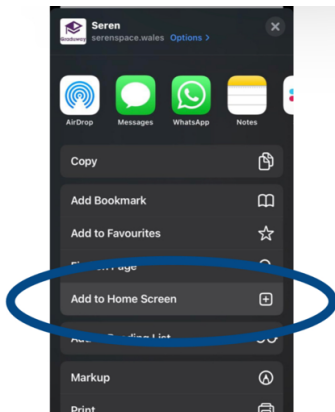

#### 1. Downloading the app

[1.1 iOS](#)

[1.2 Android](#)

#### 2. How to use the app

[2.1 Using the app](#)

## 1.1 iOS

1. Open <https://serenspace.wales/> via Safari
2. Select the sharing icon at the bottom of the browser page

3. Select 'Add to Home Screen'

4. The app icon now appears on your mobile device.

## 1.2 Android

1. Open <https://serenspace.wales/> on your mobile browser
2. Click 'Sign In' in the top right hand corner of the screen

3. A pop-up appears asking if you want to install the app. Click install.