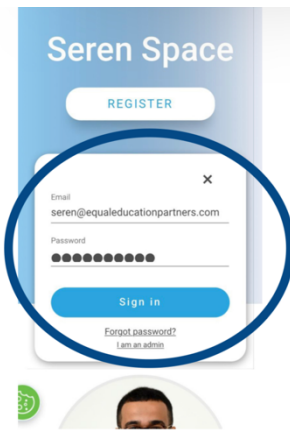

2.1 Using the App

- Open the Seren Space app
- Sign in to your Seren Space profile